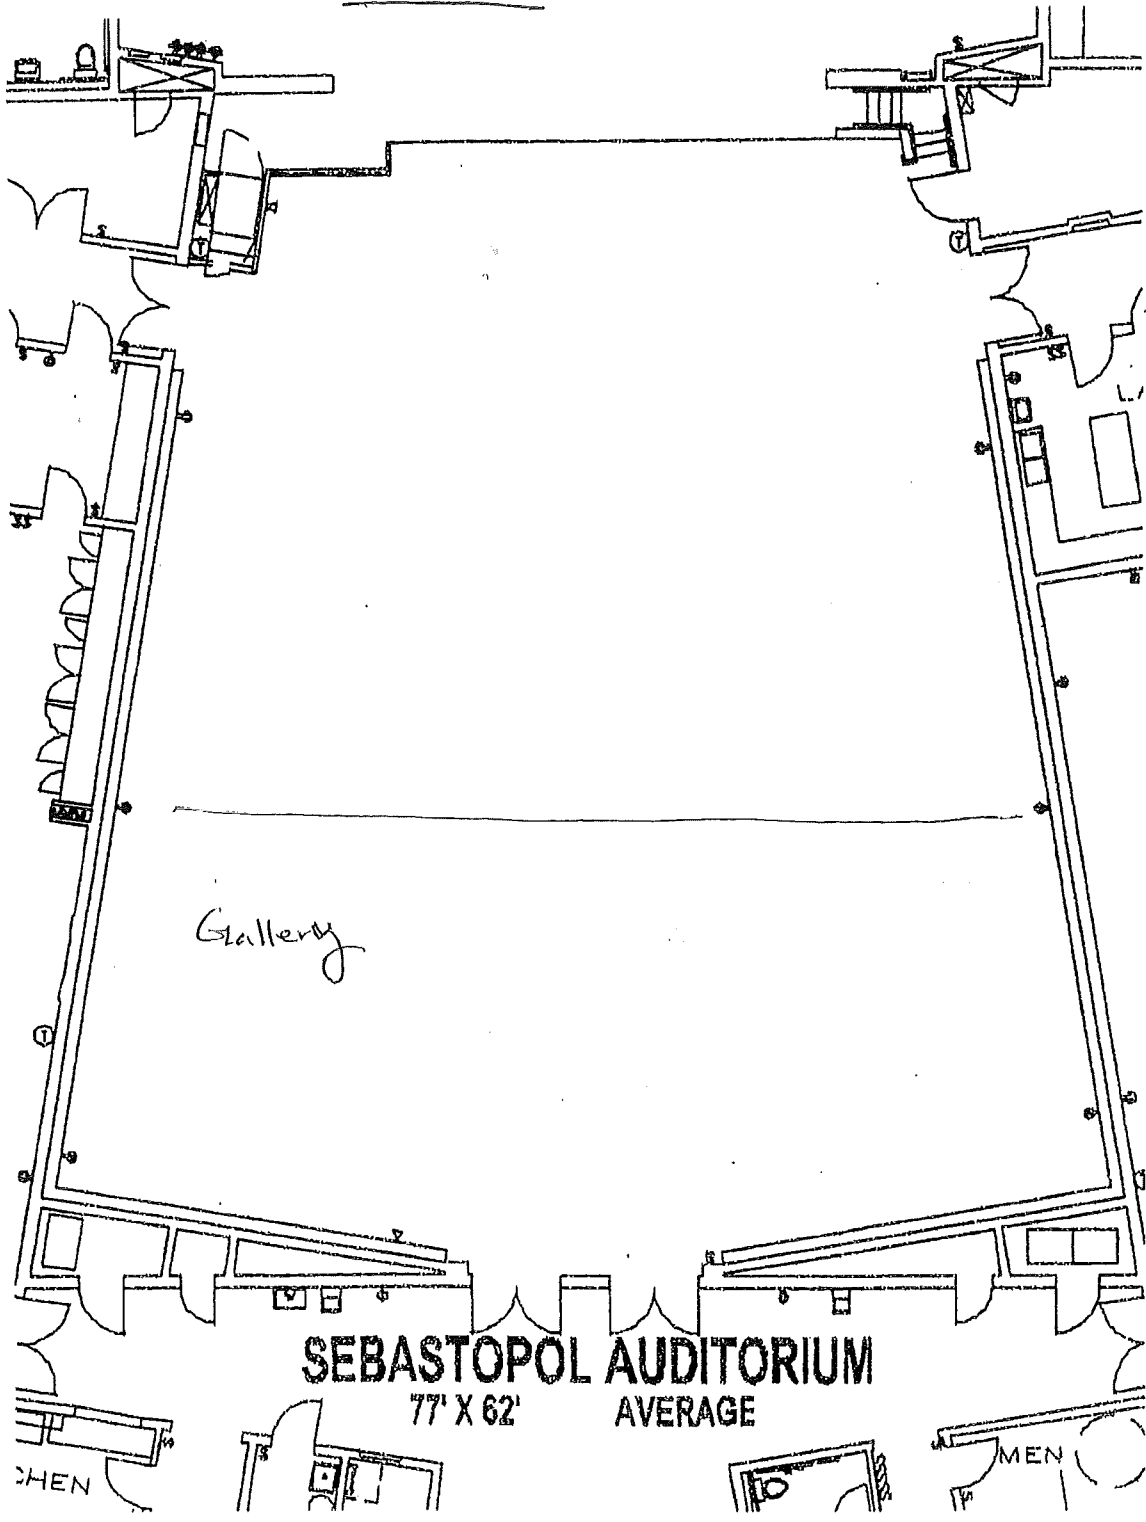

Auditorium

**SEBASTOPOL AUDITORIUM**

77' X 62'

AVERAGE

WOMEN

MEN